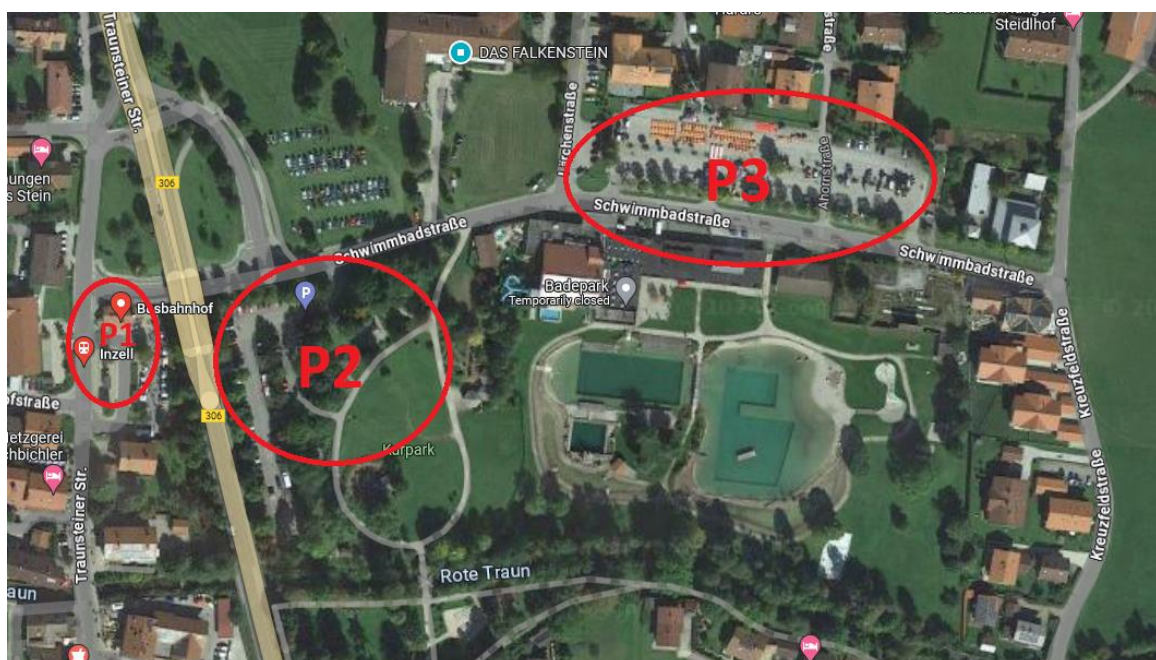

ISU **WORLD SPEED SKATING** CHAMPIONSHIPS

INZELL 2024

Transport for visitors and fans

*Please follow the parking lot signs system from Inzell!

*Parking at the Max Aicher Arena during the event days is not permitted for fans and visitors.

*Please park your car in Inzell Schwimmbadstraße (swimming pool car park P3 or "Kurpark" car park P2), walk to the main bus stop (P1) in Inzell and a bus will take you to the Max Aicher Arena.

Press on the link to see → [Parking places Inzell](#)

Shuttle service event days.

Inzell central bus stop ↔ Max Aicher Arena

07.03.2024
16:00-23:00

08.03.2024
15:30-23:00

09.03.2024
09:45-18:30

10.03.2024
10:15-18:30

Car parking and Inzell central bus stop

Hosted by

Institutional Partner

Event Partners